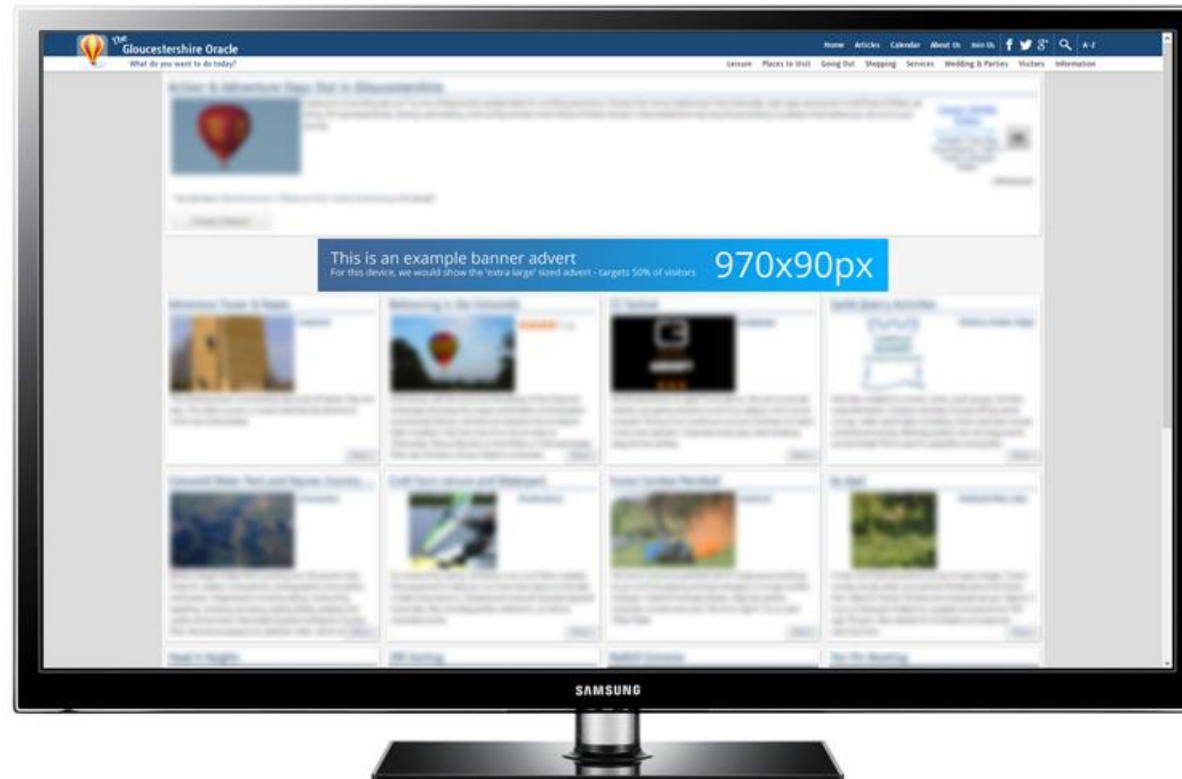

Computer, TV, Large Screen Laptop

This is an example banner advert

For this device, we would show the 'extra large' sized advert - targets 50% of visitors

970x90px

Laptop, Tablet (including iPad in landscape view)

This is an example banner advert
For this device, we would show the 'large' sized advert
- targets 25% of visitors

728x90px

Tablets, Mobile Phones in landscape view (including Samsung Galaxy S2 and above)

This is an example banner advert
For this device, we would show the 'tablet' advert
- targets 7% of visitors **468x60px**

Portrait Mobile Phones (including Apple iPhone, Samsung Galaxy S2 and above)

This is an example banner advert
For this device, we would show the
'mobile' advert - targets 18% of visitors **320x50px**