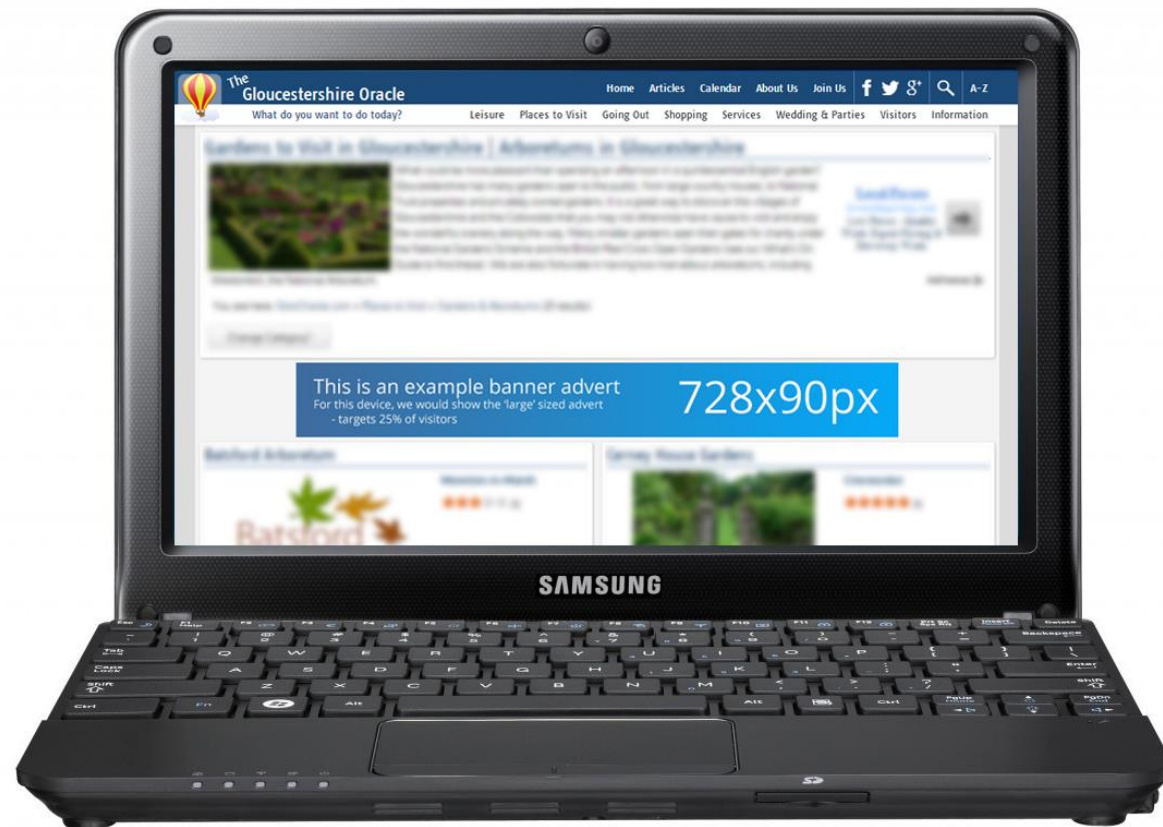

Computer, TV, Large Screen Laptop

This is an example banner advert

For this device, we would show the 'extra large' sized advert - targets 50% of visitors

970x90px

Laptop, Tablet (including iPad in landscape view)

This is an example banner advert
For this device, we would show the 'large' sized advert
- targets 25% of visitors

728x90px

Tablets, Mobile Phones in landscape view (including Samsung Galaxy S2 and above)

This is an example banner advert
For this device, we would show the 'tablet' advert
- targets 7% of visitors **468x60px**

Portrait Mobile Phones (including Apple iPhone, Samsung Galaxy S2 and above)

This is an example banner advert
For this device, we would show the
'mobile' advert - targets 18% of visitors **320x50px**